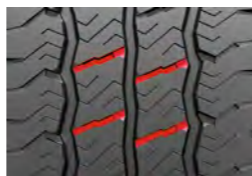

DRIVING COMFORT

Channels built between the tread blocks reduce tyre vibrations for less noise emissions and improved driving comfort.