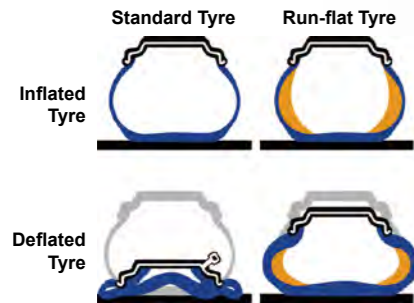

RUN-FLAT TECHNOLOGY

RUN-FLAT TECHNOLOGY GREATER SAFETY
U11 RFT / SU01 RFT / H12 RFT

U11 RFT

SU01 RFT

H12 RFT

RFT Product Features

1. No more delays or being stranded on remote highways due to a flat tyre. RFT products will continue to drive at up to 80 KPH without having to be replaced immediately.
2. Helps to avoid accidents caused by the loss of control from punctures or air leaks, increasing overall safety.
3. Even when the tyre begins leaking air you can drive to your local tyre dealer to have it repaired. RFT technology also means there is no need to carry a spare which helps increase storage space within the vehicle.