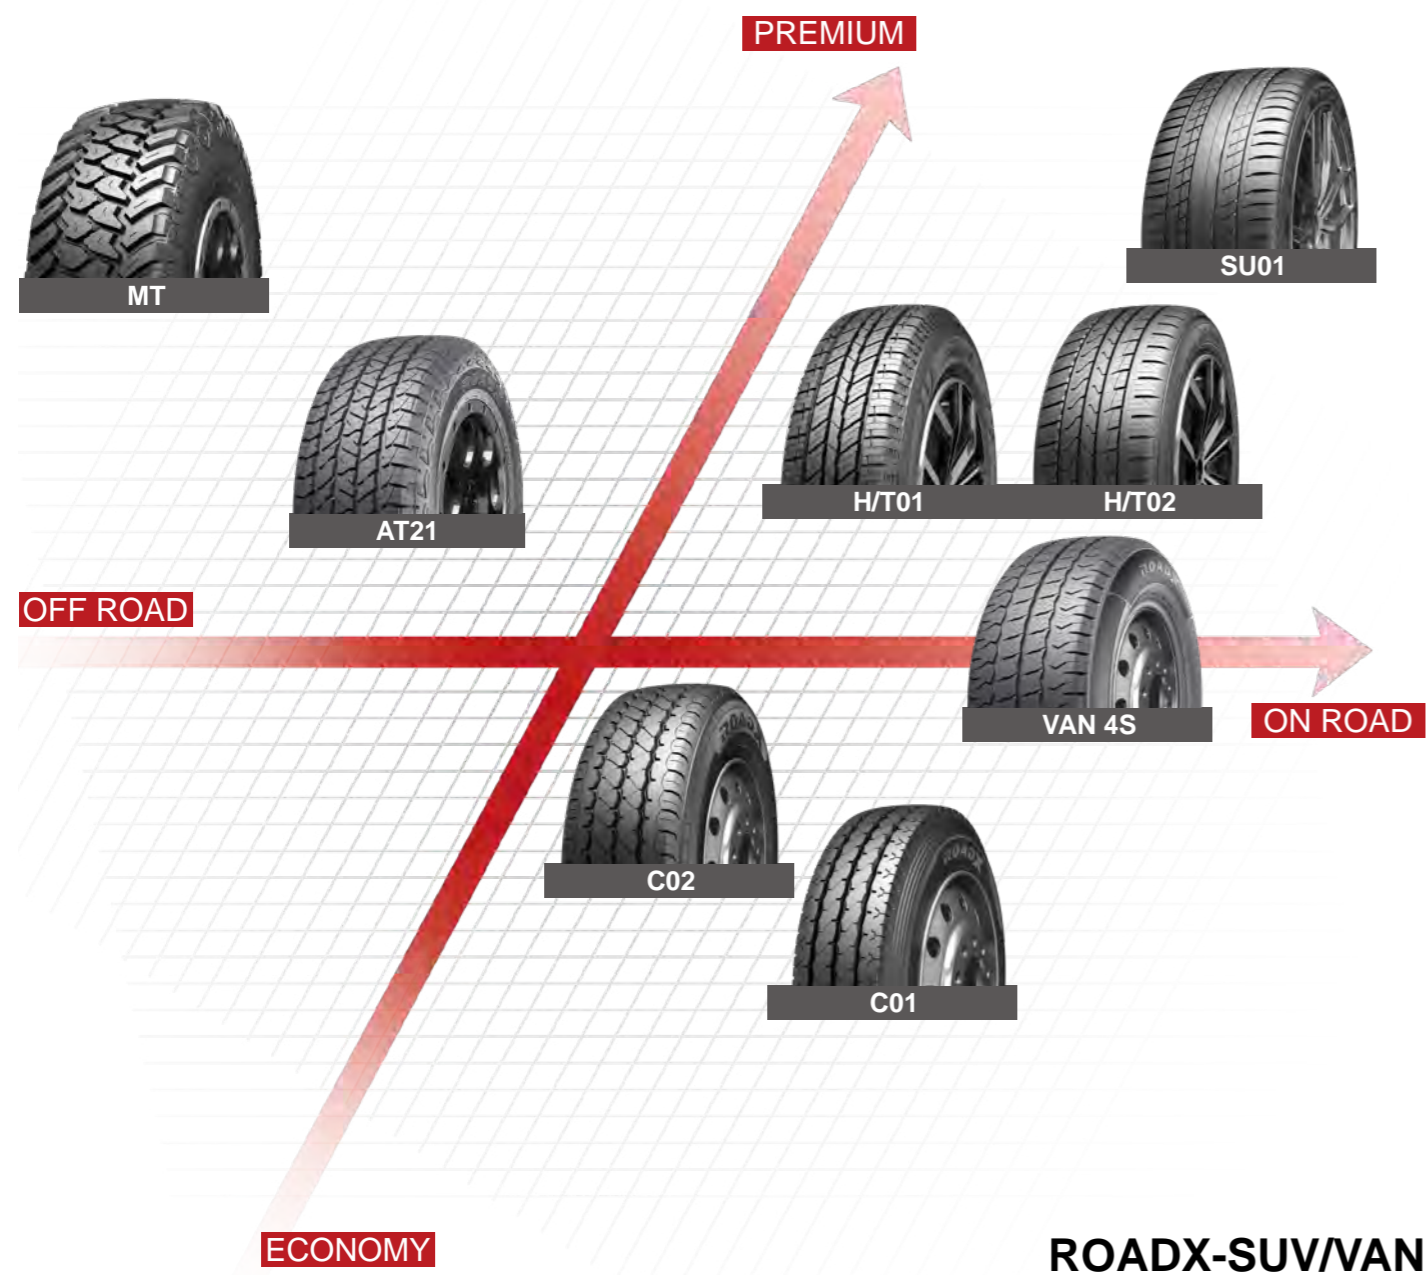

ALL SEASON	VAN 4S	36
-------------------	--------------	----

WINTER	WC01	46
	WCS01	50

RXMOTION

PRODUCT POSITIONING

RXQUEST

PRODUCT POSITIONING

RXFROST

PRODUCT POSITIONING