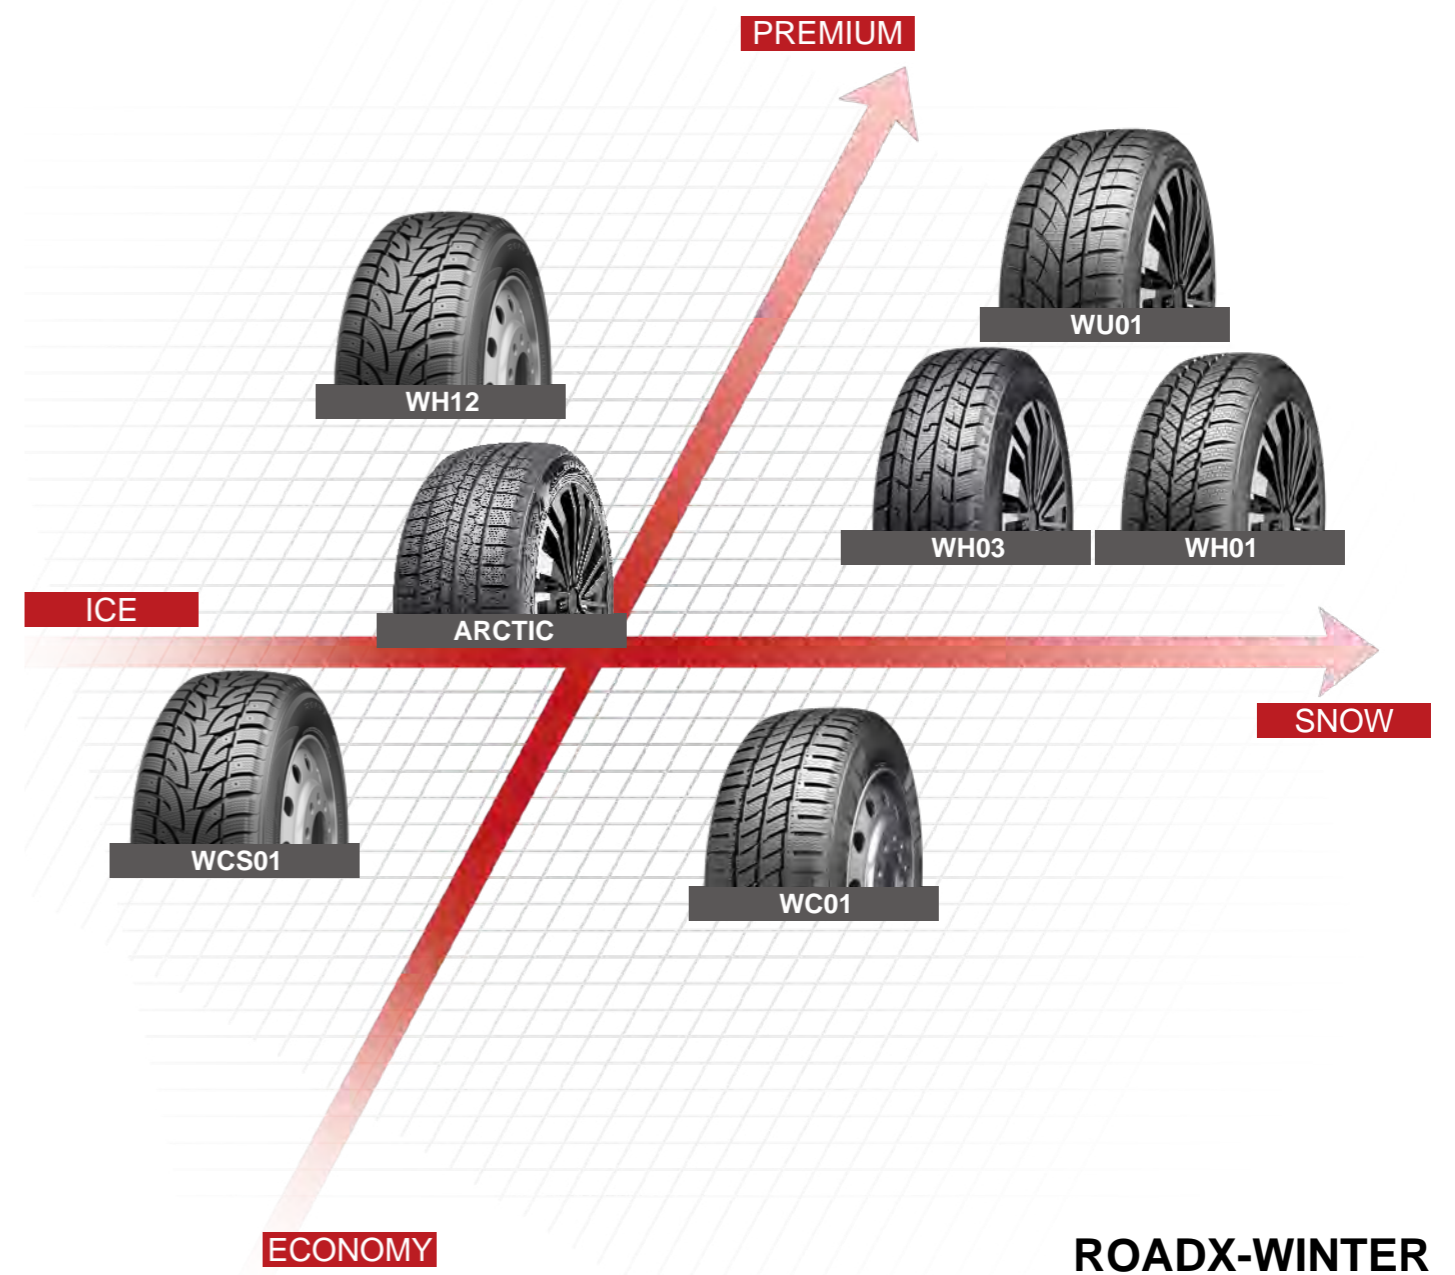

ALL SEASON	VAN 4S	36
-------------------	--------------	----

WINTER	WC01	46
	WCS01	50

RXMOTION

PRODUCT POSITIONING

RXQUEST

PRODUCT POSITIONING

RXFROST

PRODUCT POSITIONING