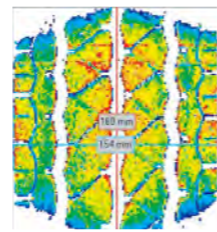

CARRYING CAPACITY

A new profile design and strengthened carcass improve the tyre's overall load bearing capabilities.

OVERALL PERFORMANCE

Wide and deep grooves increase wear resistance, efficiently drain water, and provide greater handling and driving stability.