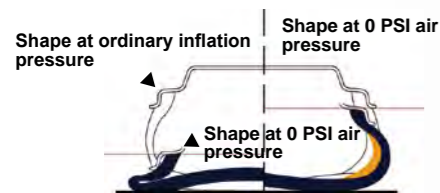

RUN-FLAT TECHNOLOGY

RUN-FLAT TECHNOLOGY GREATER SAFETY
U11 RFT / SU01 RFT / H12 RFT

U11 RFT

SU01 RFT

H12 RFT

RFT Product Features

1. No more delays or being stranded on remote highways due to a flat tyre. RFT products will continue to drive at up to 80 KPH without having to be replaced immediately.
2. Helps to avoid accidents caused by the loss of control from punctures or air leaks, increasing overall safety.
3. Even when the tyre begins leaking air you can drive to your local tyre dealer to have it repaired. RFT technology also means there is no need to carry a spare which helps increase storage space within the vehicle.