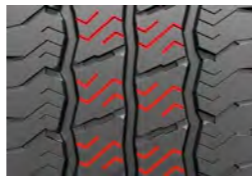

SNOW PERFORMANCE

The multi-angle tread block sipes improve traction in snow and mud.