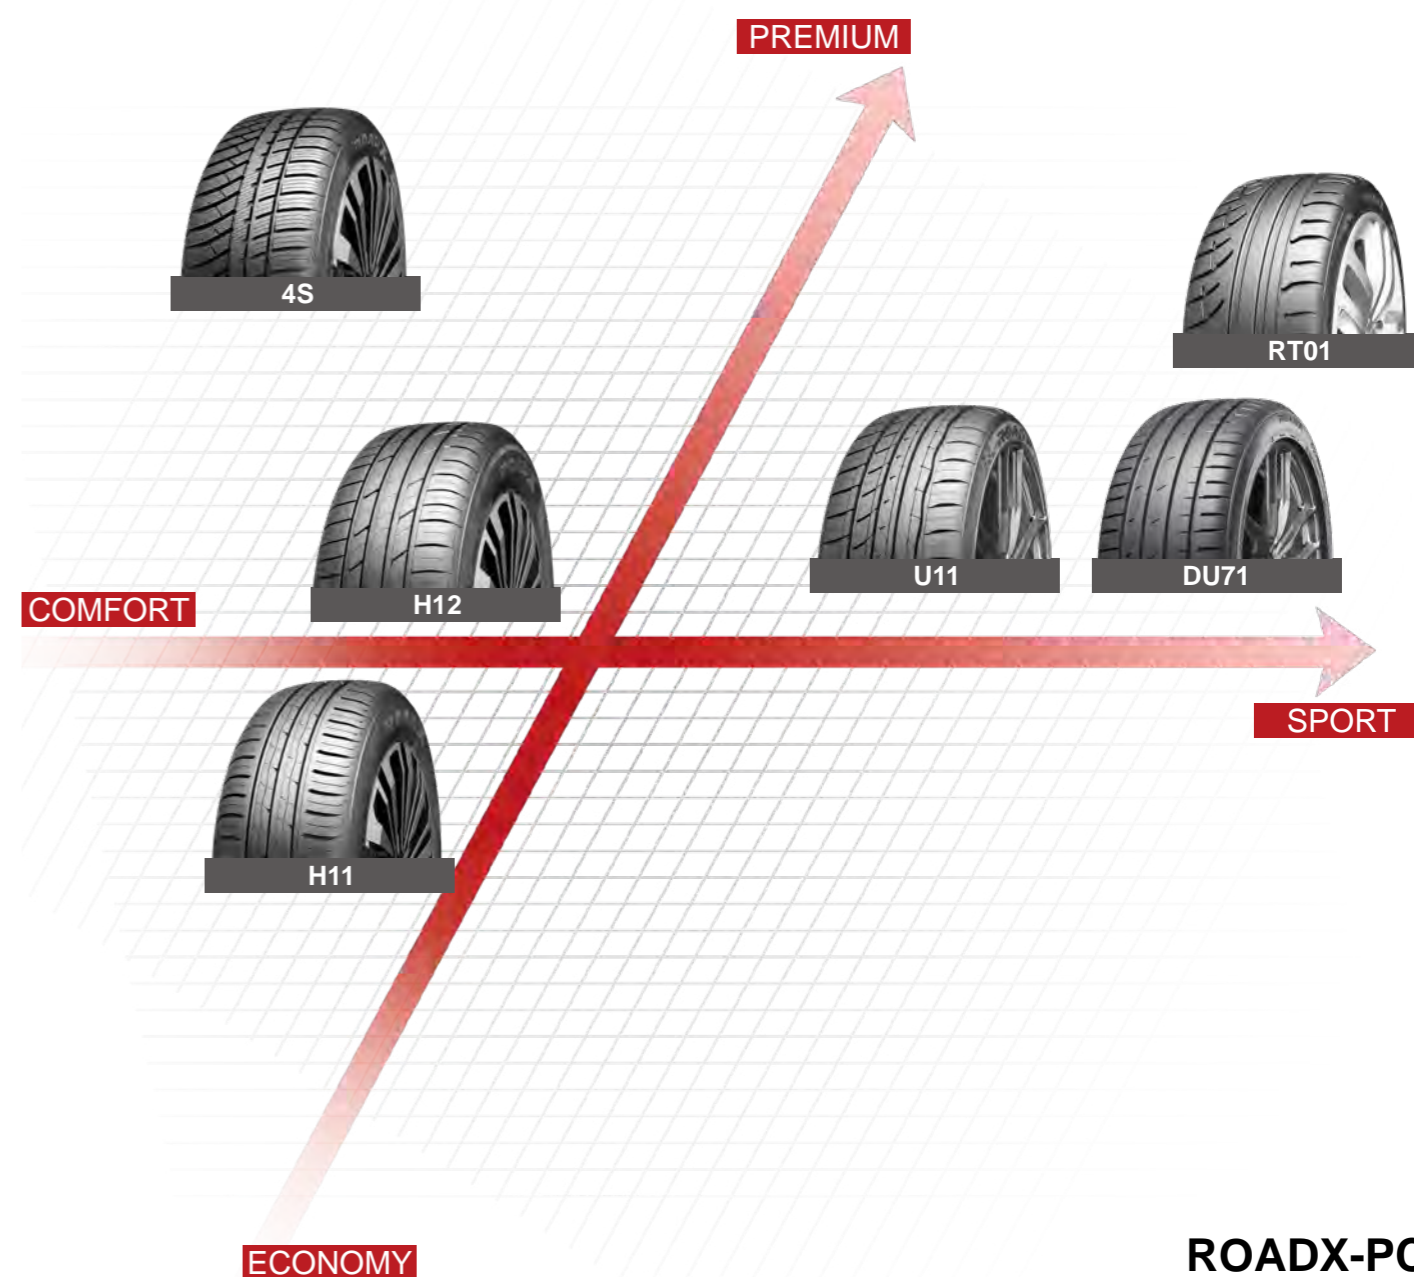

ALL SEASON	VAN 4S	36
-------------------	--------------	----

WINTER	WC01	46
	WCS01	50

RXMOTION

PRODUCT POSITIONING

RXQUEST

PRODUCT POSITIONING

RXFROST

PRODUCT POSITIONING