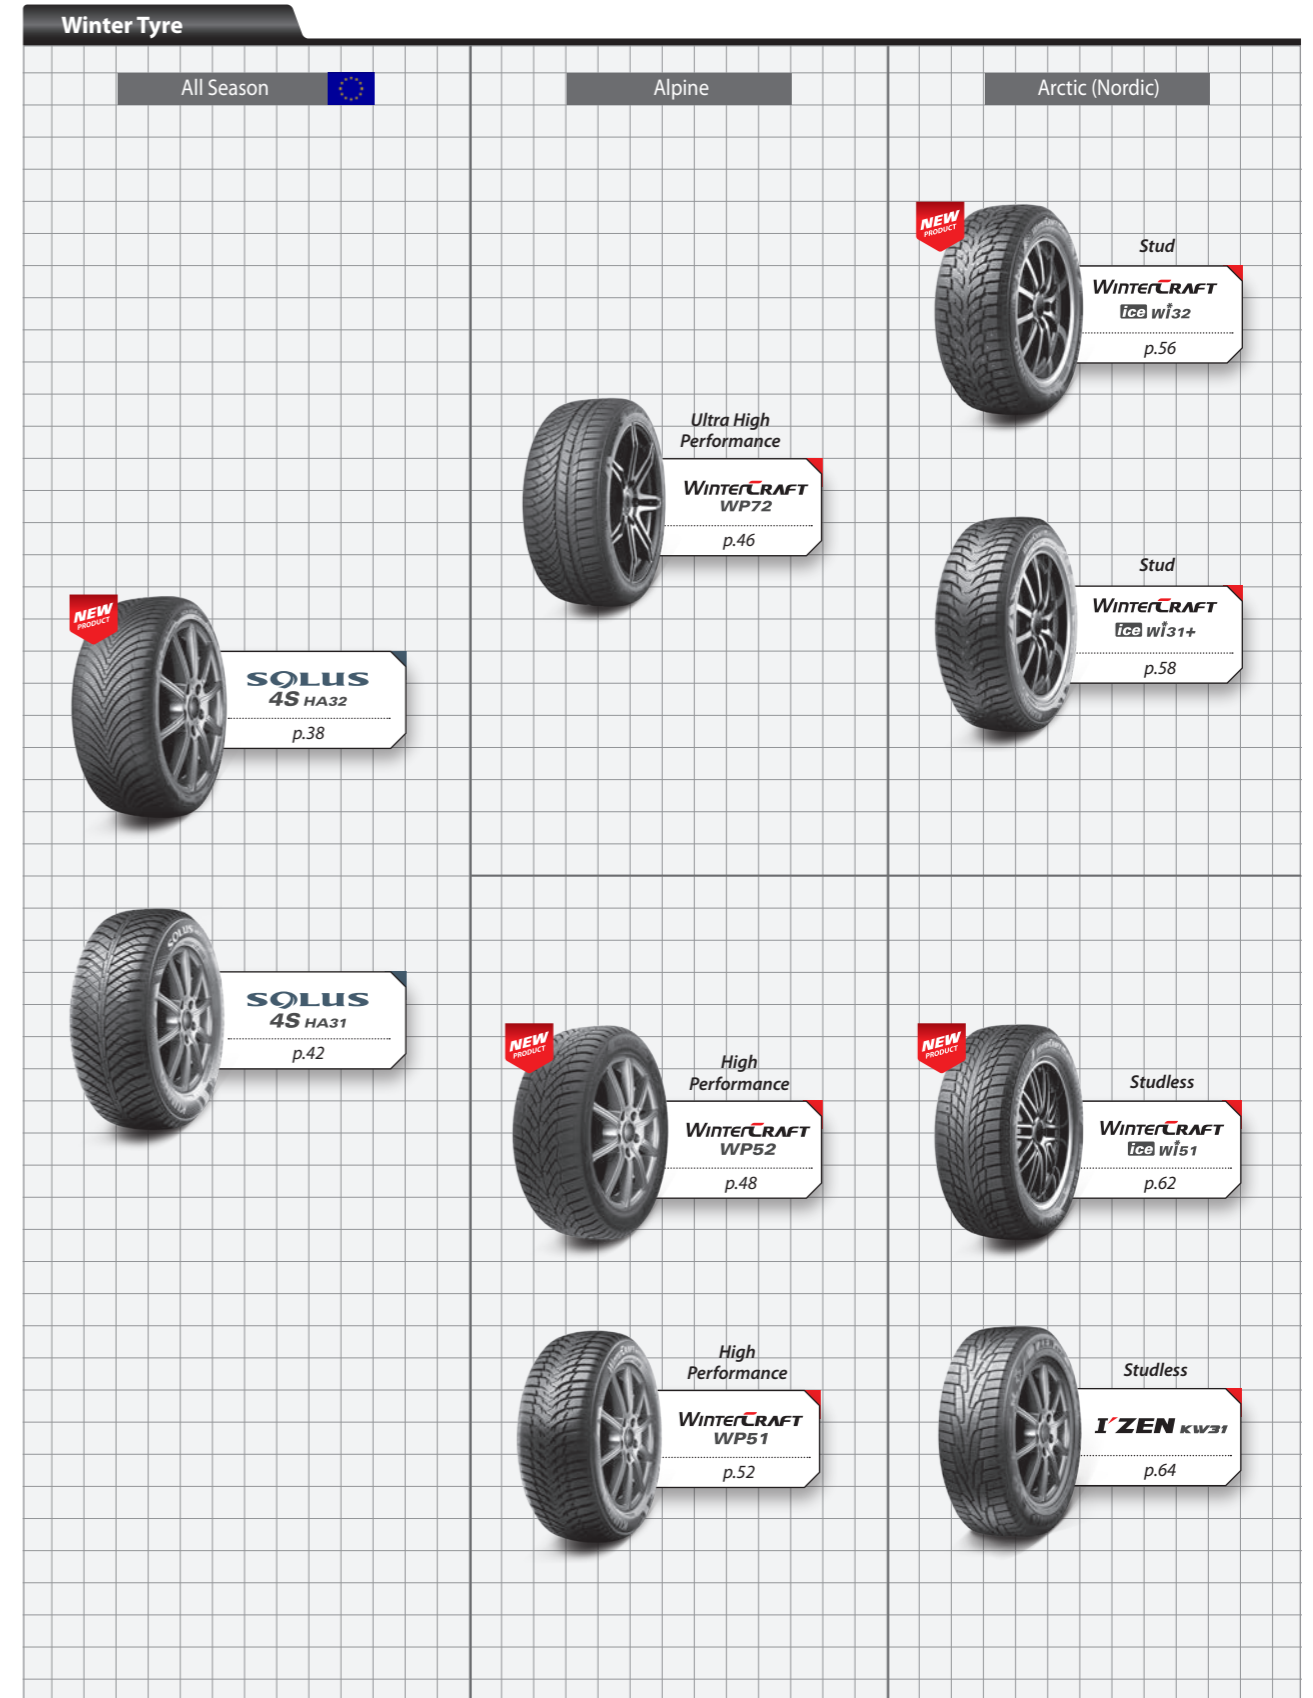

Positioning Map

Passenger Car
PKW
Tourisme
Pneus de Turismo
Turismo
Легковой автомобиль