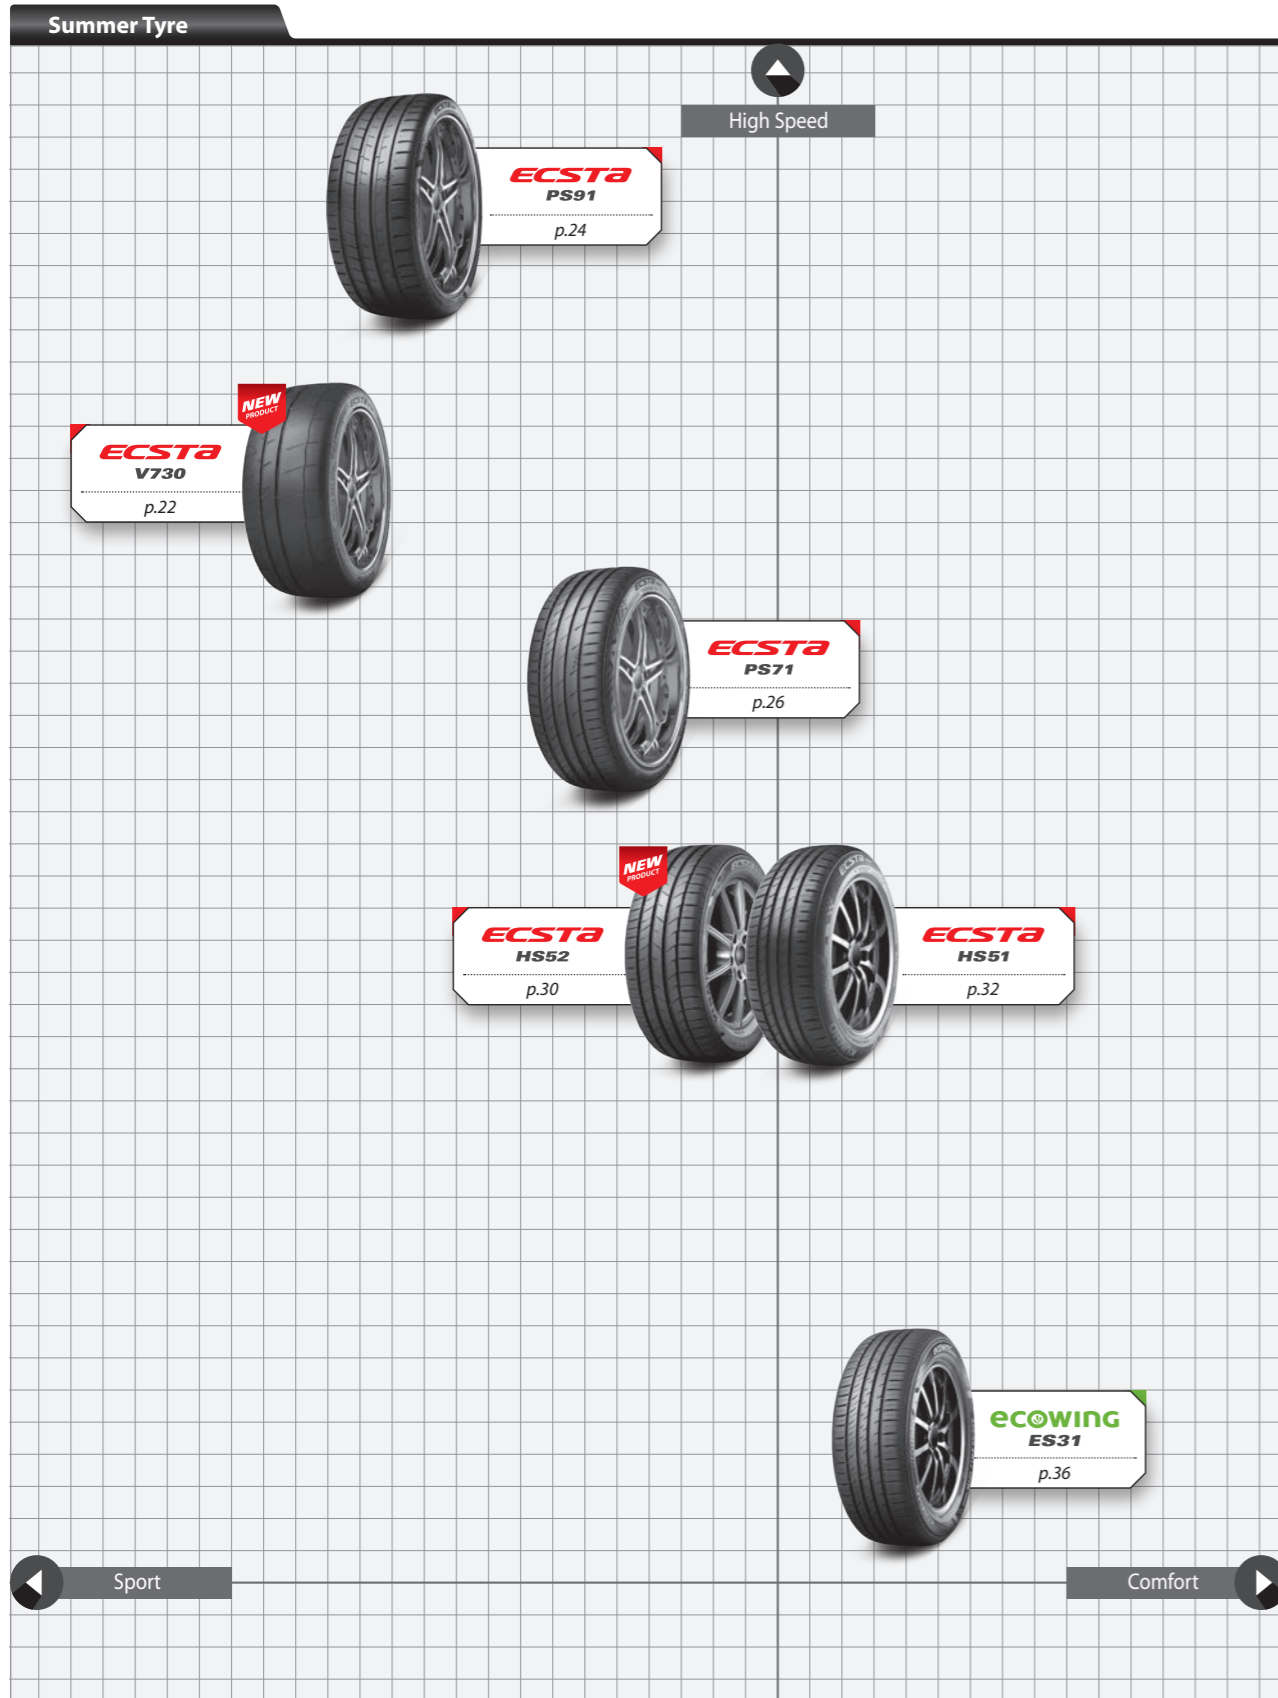

Positioning Map

Passenger Car
PKW
Tourisme
Pneus de Turismo
Turismo
Легковой автомобиль