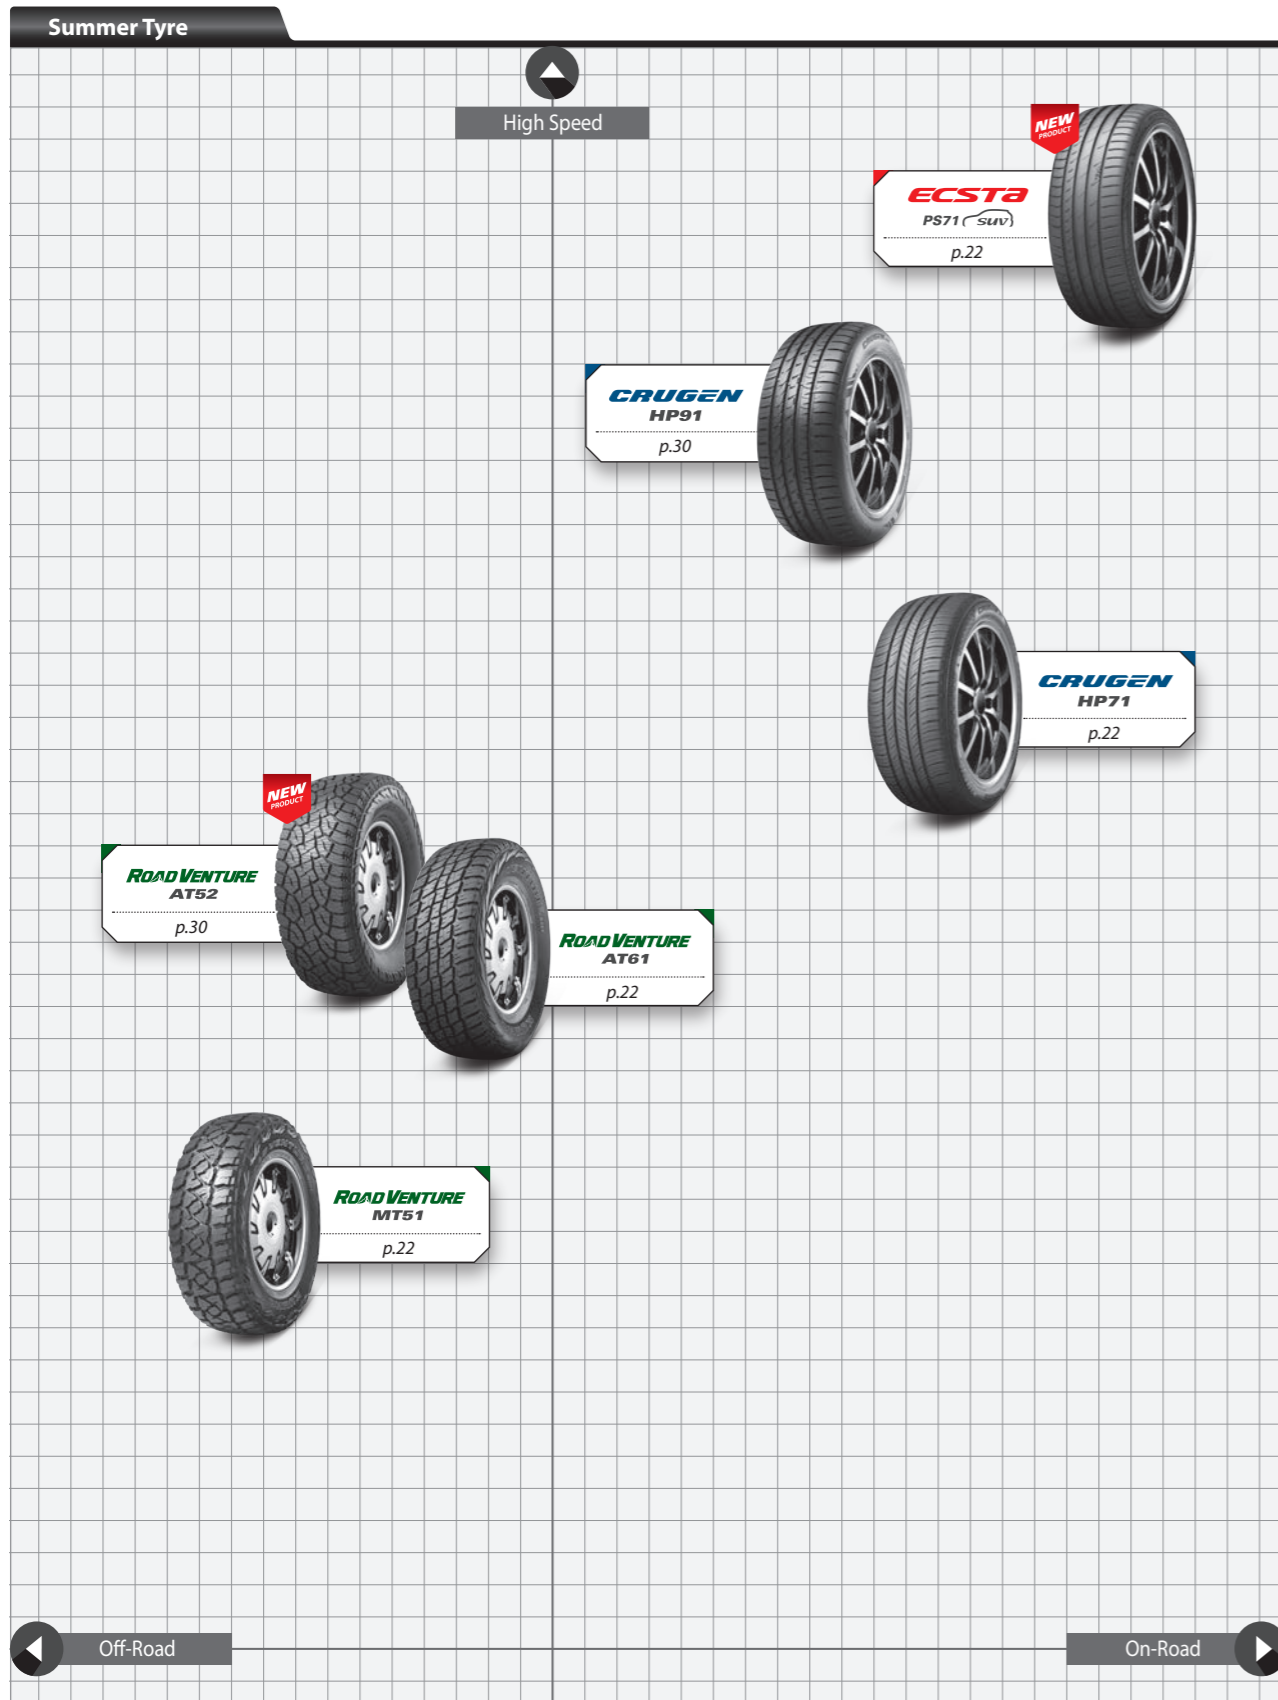

# Positioning Map

Light Truck  
Leicht-LKW  
Camionnette  
Comerciais  
Camioneta  
Малотоннажный грузовой автомобиль

\* LCV : Light Commercial Vehicle

# Product Line Up

Light Truck  
Leicht-LKW  
Camionnette  
Comerciais  
Camioneta  
Малотоннажный грузовой автомобиль

■ The following data can be changed by the manufacturer without prior notice and differently applied by regions.